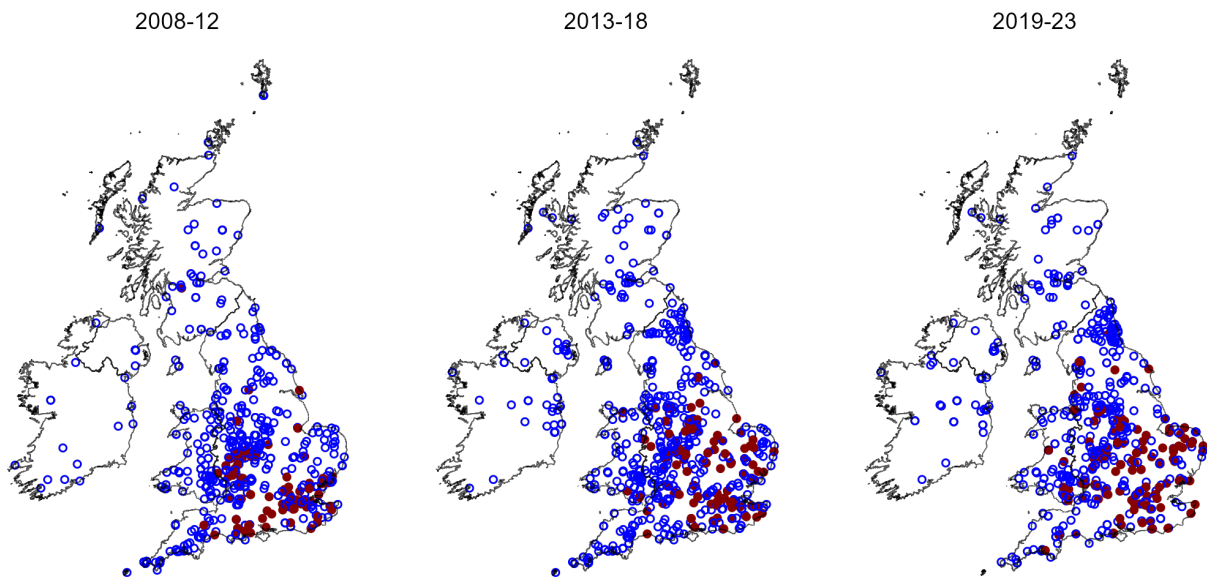

49.059: Green Oak Tortrix

Tortrix viridana

An uncommon micro, locally distributed (South-East).

Rather variable flight periods year-to-year with a few late records beyond the main flight period. Significantly increasing in GMS abundance.

Numbers of Moths and Traps				
	Records	Moths	Traps.Recorded	Trap-years Recorded
All Main Season	1,599	6,319	454/1323 (34%)	980/5,293 (19%)
Trend	1,350	5,637	325	835/2,432 (34%)

Distributions

Phenology

Abundance Trend