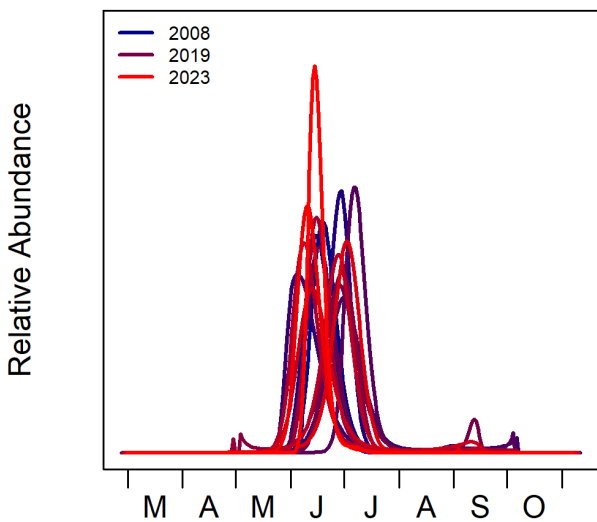

49.059: Green Oak Tortrix

Tortrix viridana

An uncommon micro, locally distributed (South-East).

Rather variable flight periods year-to-year with a few late records beyond the main flight period. Significantly increasing in GMS abundance.

Numbers of Moths and Traps				
	Records	Moths	Traps.Recorded	Trap-years Recorded
All Main Season	1,599	6,319	454/1323 (34%)	980/5,293 (19%)
Trend	1,350	5,637	325	835/2,432 (34%)

Distributions

Phenology

Abundance Trend