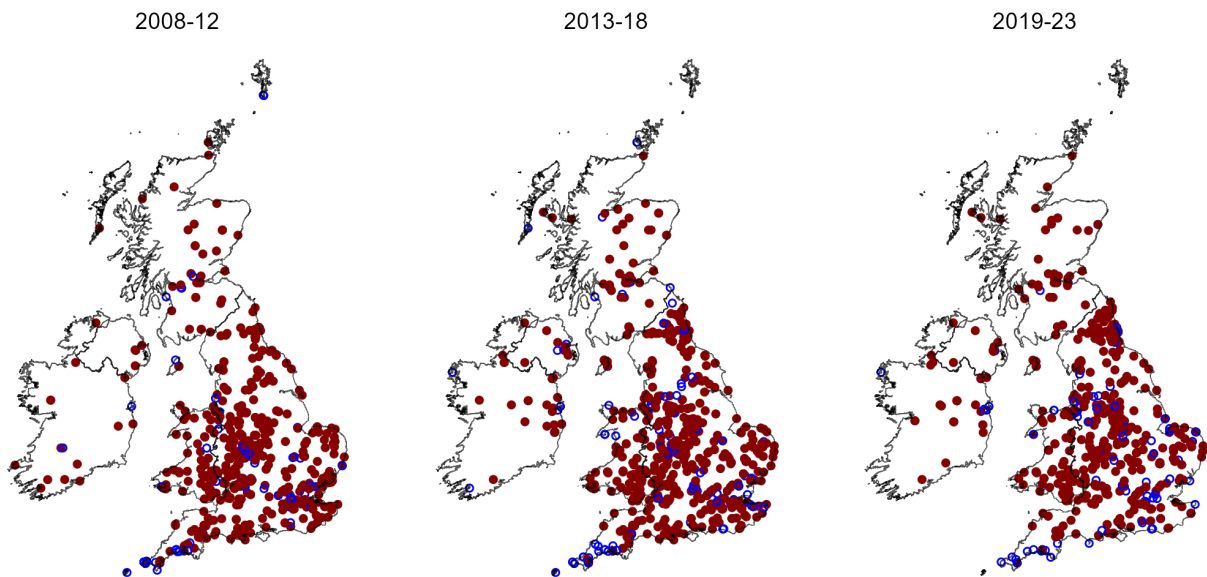

## 73.242: Clouded Drab *Orthosia incerta*

A very common, widely distributed, early season species.

A small increase in range and a large decrease in abundance since 1970.

Decreasing GMS abundance.

<i>Numbers of Moths and Traps</i>				
	Records	Moths	Traps.Recorded	Trap-years Recorded
All Main Season	17,925	60,938	1194/1332 (90%)	4,509/5,317 (85%)
Trend	15,353	52,834	652	3,819/4,362 (88%)

### Distributions