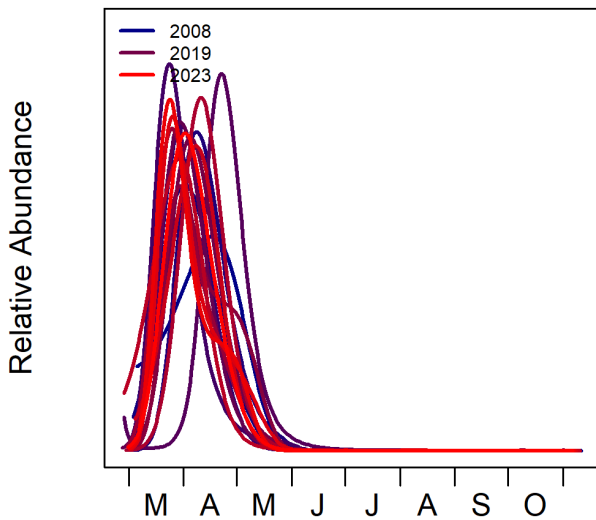

73.242: Clouded Drab *Orthosia incerta*

A very common, widely distributed, early season species.

A small increase in range and a large decrease in abundance since 1970.

Decreasing GMS abundance.

<i>Numbers of Moths and Traps</i>				
	Records	Moths	Traps.Recorded	Trap-years Recorded
All Main Season	17,925	60,938	1194/1332 (90%)	4,509/5,317 (85%)
Trend	15,353	52,834	652	3,819/4,362 (88%)

Distributions

Phenology

Abundance Trend